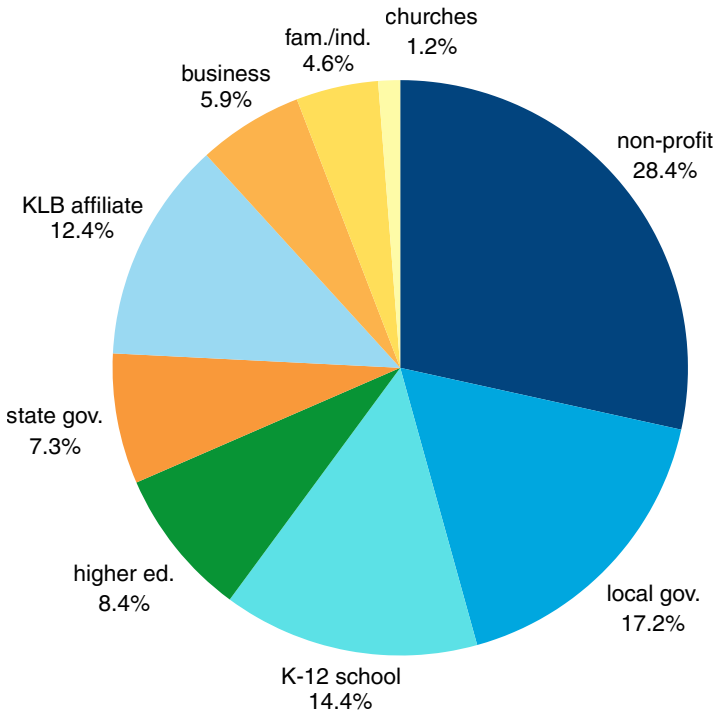

An important part of Love the Boot Week is the awareness generated around the issue of litter. A robust multimedia campaign ran from February to May on radio, billboard, META, and digital, achieving a total of 103 million impressions. Earned media garnered 1.88 billion impressions – 140% more than last year. This significant jump is the collective result of thousands of people pitching in to help and sharing their efforts with local media.

# 2026 IMPACT

**64**  
parishes

**28,079**  
volunteers

**77,648**  
volunteer hours

**\$2.34 mil**  
volunteer value

## Participation

*\*This is the breakdown of projects by group category.*

- 20 church/place of worship
- 75 family/individual
- 96 business
- 119 state government
- 136 higher education
- 202 KLB affiliate
- 234 K-12 school
- 280 local government
- 462 non-profit