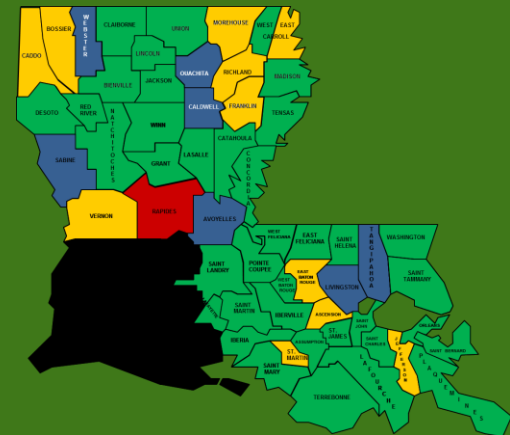

Camera Program History

- Developed a camera surveillance program within the last six year. All of which started in Region 5.
- Areas that have cameras have resulted in a number of littering cases and now it is subsequently less.
- Citizens recognize that LDWF is an aggressive agency for investigating dumpsites and enforcing the litter statutes.
- Parish District Attorneys and Police Juries support the LDWF litter enforcement program by increasing prosecution of littering cases and acquiring equipment.