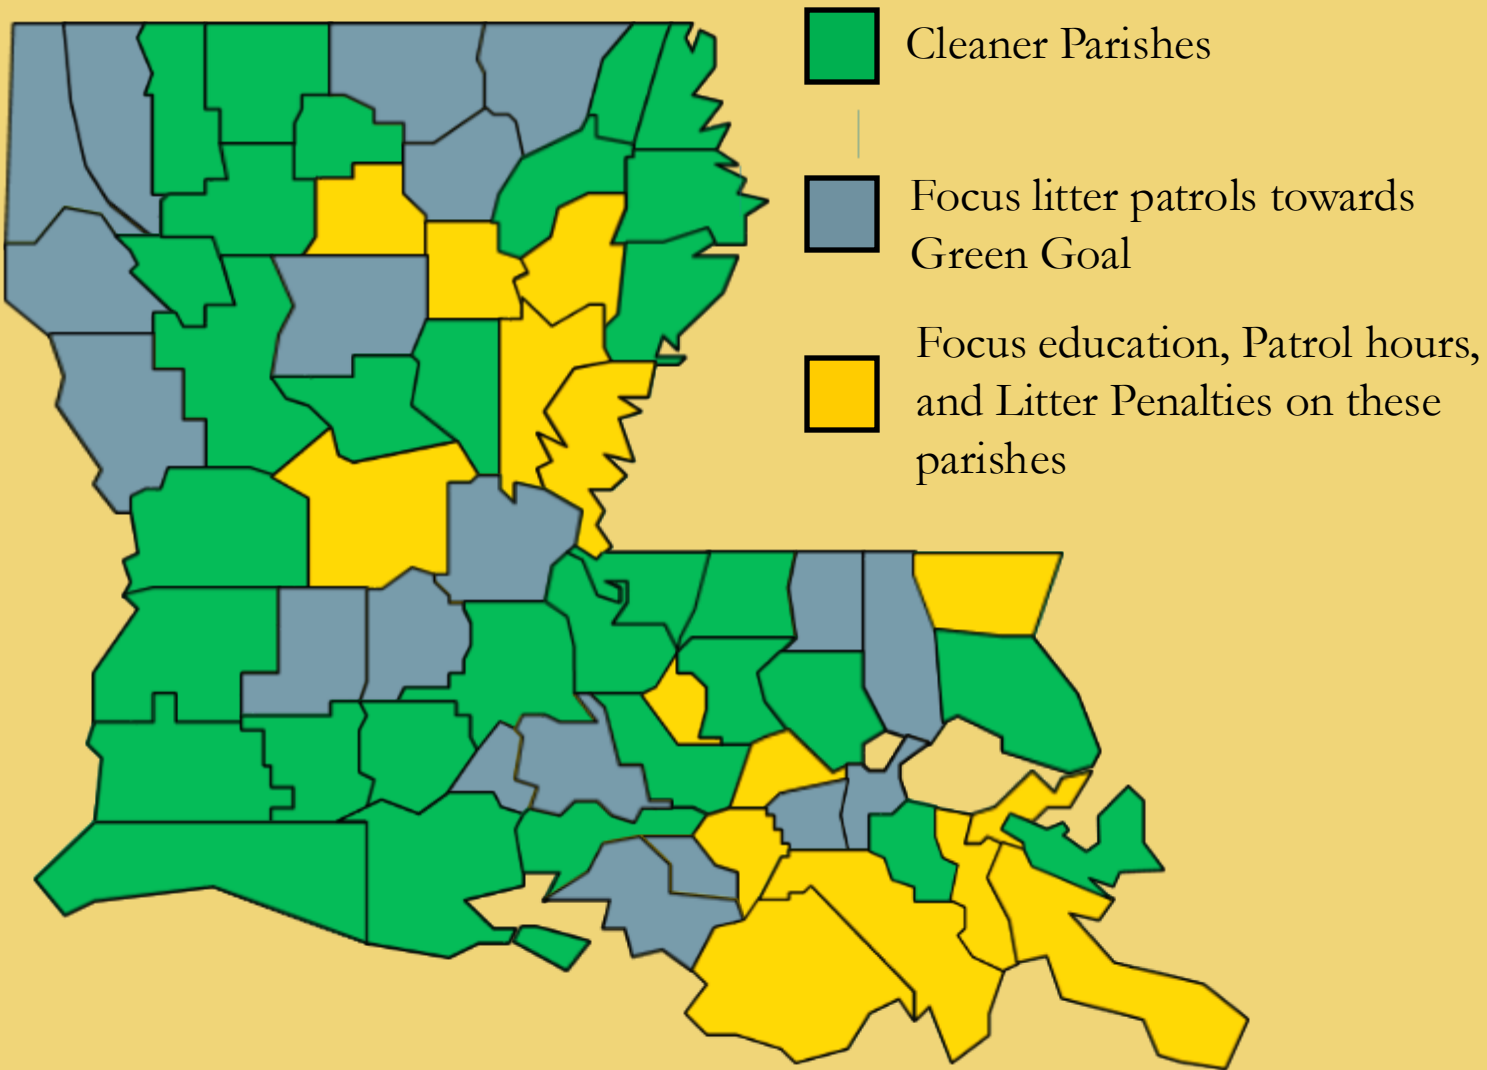

Camera Program History

- Developed a camera surveillance program within the last six year. All of which started in Region 5.
- Areas that have cameras have resulted in a number of littering cases and now it is subsequently less.
- Citizens recognize that LDWF is an aggressive agency for investigating dumpsites and enforcing the litter statutes.
- Parish District Attorneys and Police Juries support the LDWF litter enforcement program by increasing prosecution of littering cases and acquiring equipment.

Donations for cameras

- ▶ Private
- ▶ Police Juries
- ▶ Solid Waste Depts.
- ▶ DA's
- ▶ Keep Louisiana Beautiful

What would aid us in this endeavor moving forward?

Litter Objectives Moving Forward

An orange silhouette of the state of Louisiana, positioned to the left of the word 'LOVE'.

LOVE

THE BOOT

KEEP LOUISIANA BEAUTIFUL