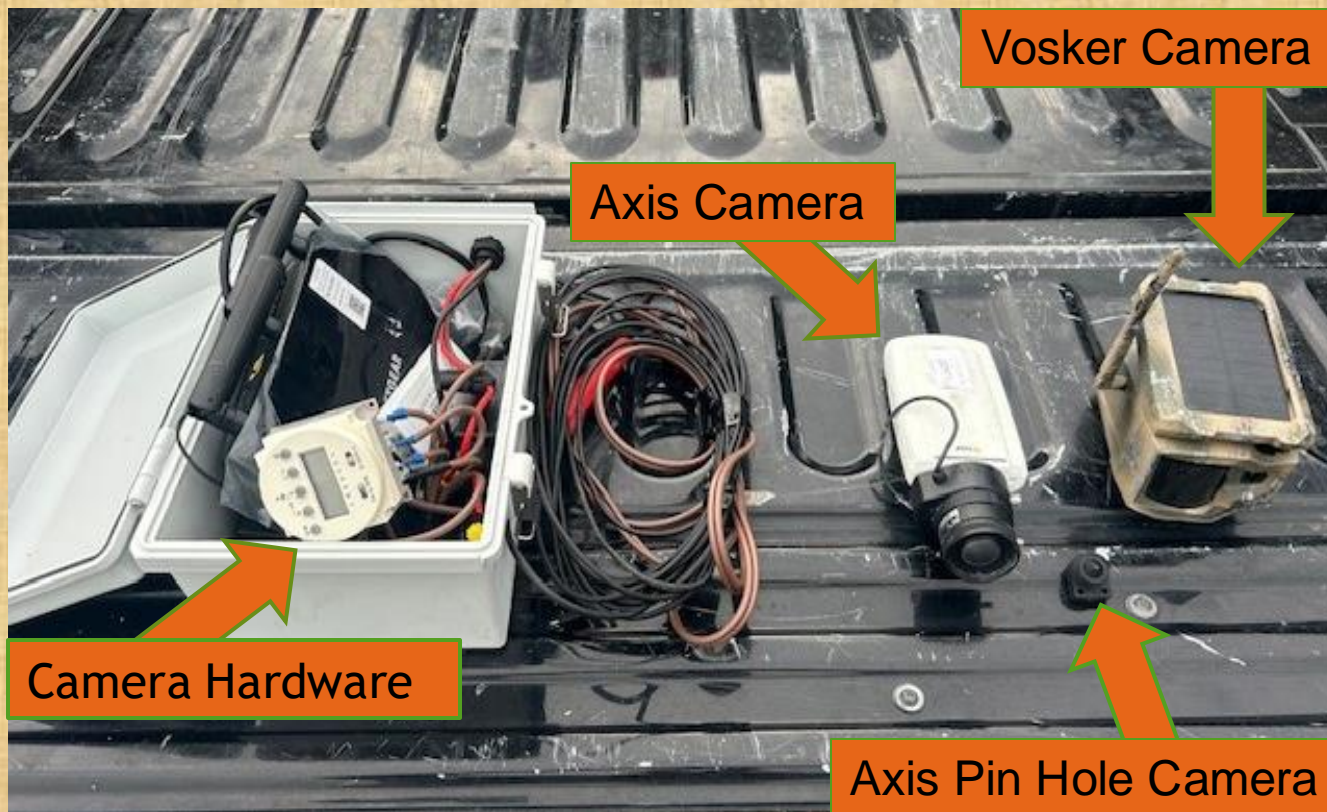

Camera Equipment Purchase with KLB Grant