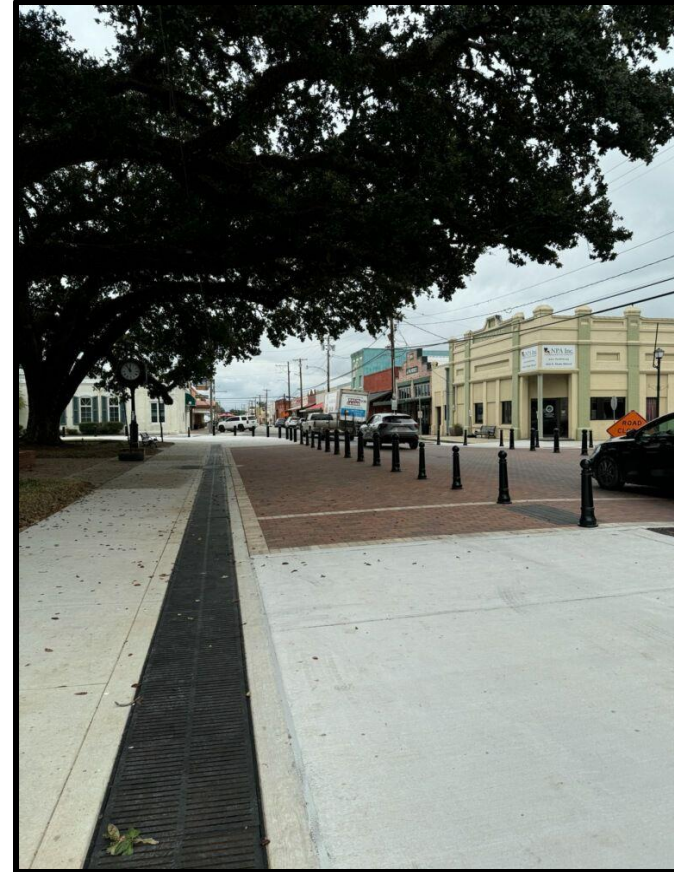

City Hall Parking Lot-Drive in Window

Before

City Hall Parking Lot

Before

City Hall Parking Lot

Before

City Hall-Louisiana Iris

Abbeville Garden Club

Downtown Streetscape Vermilion Parish Courthouse Plaza

Before

Downtown Streetscape

Concord Street

Challenges and Considerations

- ▶ Budget Constraints
- ▶ Ongoing Maintenance
- ▶ Continued Improvements
- ▶ Long term goals
- ▶ Planning
- ▶ Encouraging community input
- ▶ BENEFITS-importance of beautification