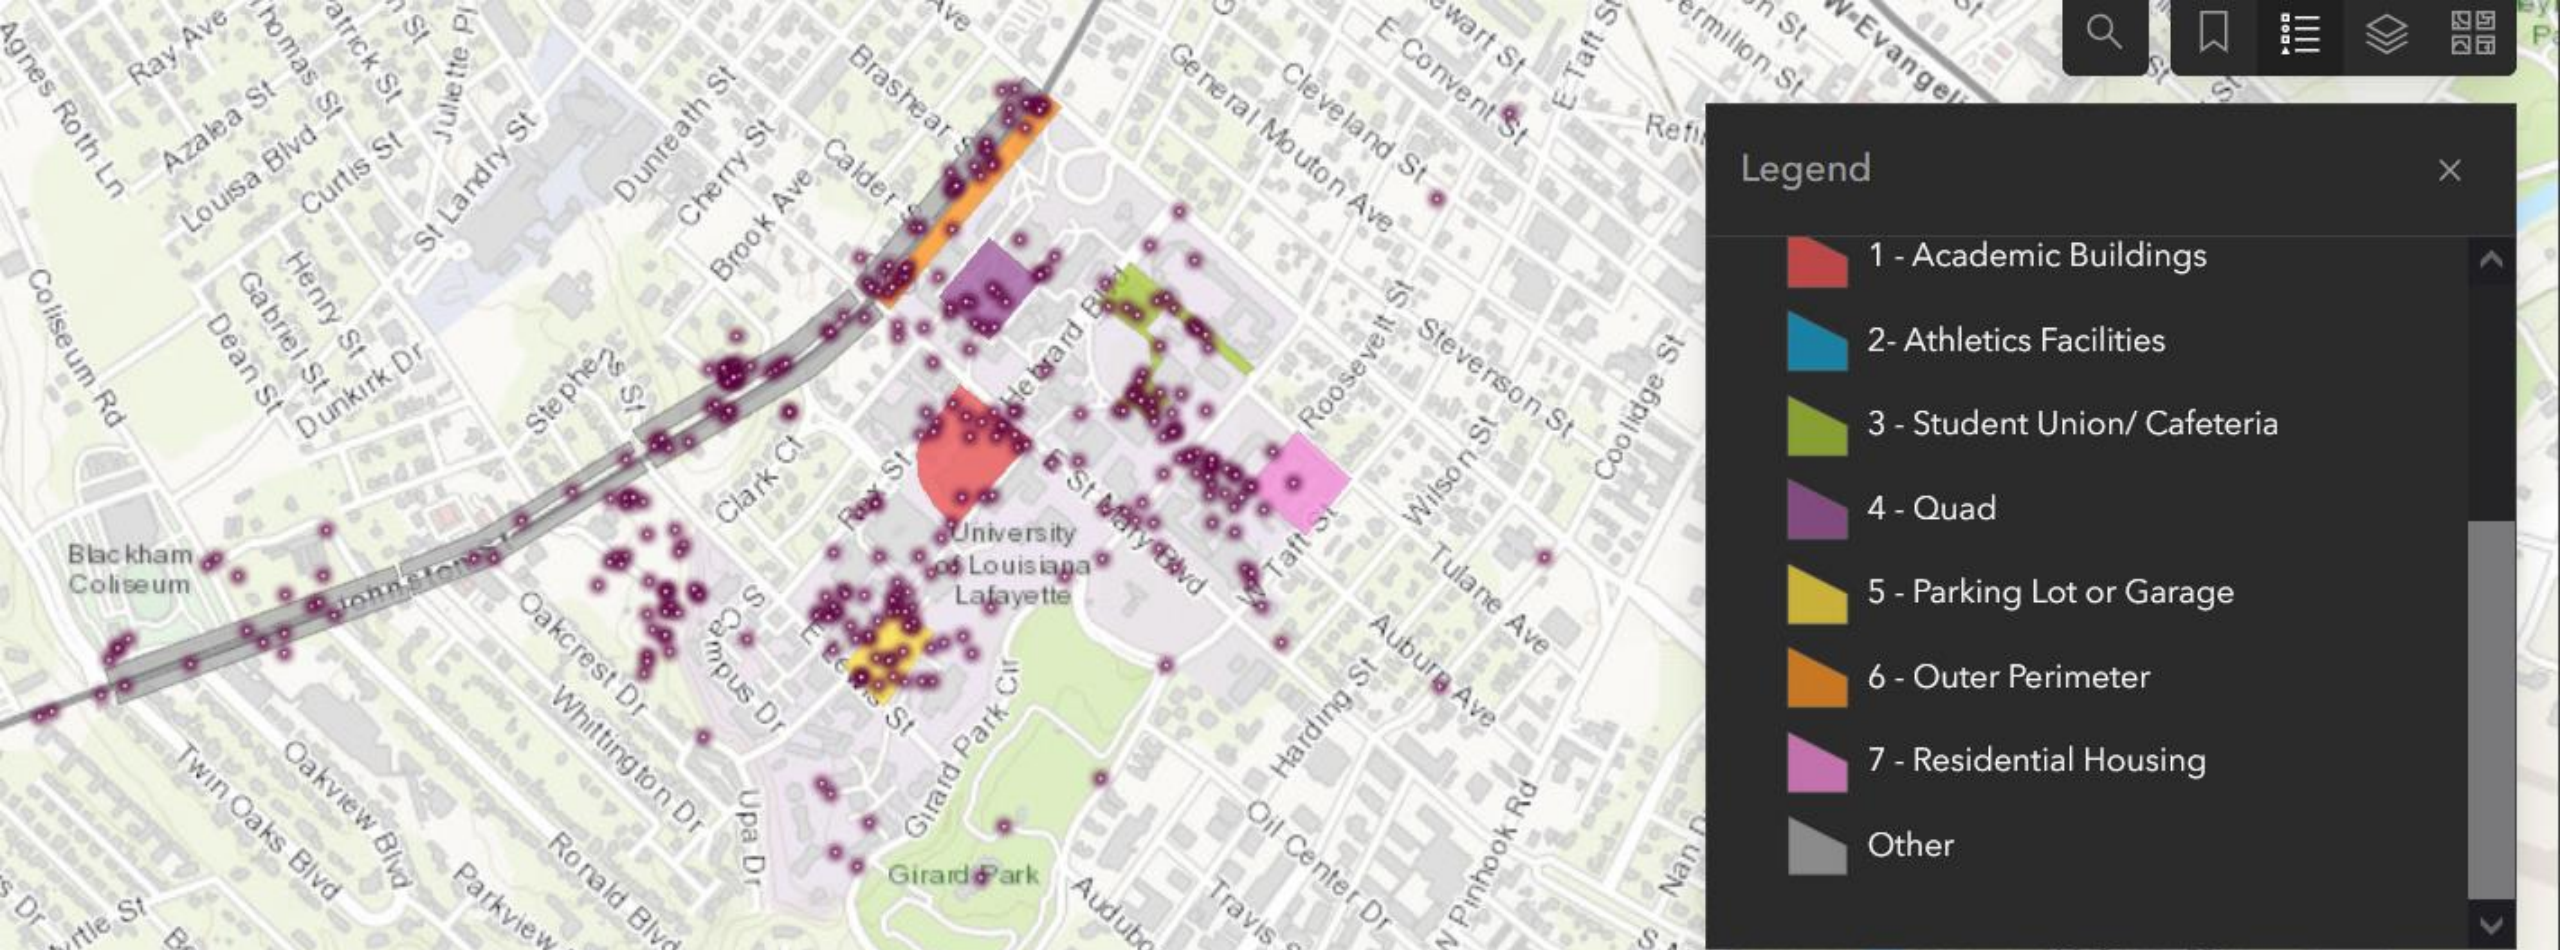

2024 State Conference

October 23-24, Crowne Plaza Executive Center Baton Rouge

Keep
LOUISIANA
Beautiful

KEEP AMERICA BEAUTIFUL AFFILIATE

UNIVERSITY of
LOUISIANA
L A F A Y E T T E®

**Community
Service**

Turning Litter Data into Solutions

UNIVERSITY *of*
LOUISIANA
L A F A Y E T T E[®]

Community Service

Dr. David Yarbrough
Dean of Community
Service

University of Louisiana
At
Lafayette

Where is the litter?

Broad questions illustrated with examples

instead of the survey app, then you can easily upload photos from your camera file that best illustrate what you have seen.

General Information ▶

View on Location Features ▶

Overall Litter Rating ▶

Photos ▶

Hide table

Show responses

Litter Free Louisiana

Litter Free Louisiana

What can we do with this information?

2024 State Conference

October 23-24, Crowne Plaza Executive Center Baton Rouge

Keep
LOUISIANA
Beautiful